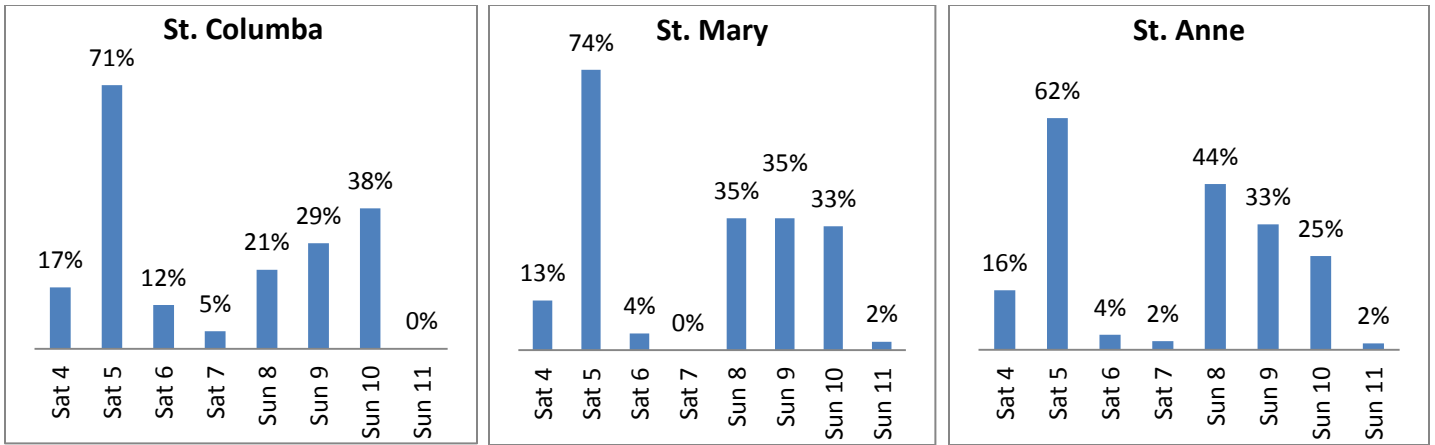

Mass Times Survey – Results!

Over the past several weeks, we have been able to enter and analyze the data from your responses. **No decisions have yet been made.** However, as the parish councils meet later this summer, decisions will be made.

GENERAL INFO

There were 265 total surveys. 177 are from St. Anne. 42 are from St. Columba. 46 are from St. Mary.	28% were surveyed at Mass in Iona
14 respondents are under 25 years old	21% were surveyed at Mass in Lake Wilson
18 respondents are 25 to 40 years old	51% were surveyed at Mass in Slayton
90 respondents are 41 to 65 years old	47 respondents have school-aged children at home
142 respondents are older than 65	

PREFERRED MASS TIME

Note: Because 2 preferences were asked for, but not all people marked two times, the percentages for each parish total about 190%. However, the percentages are accurate depictions of how many people prefer a certain time.

PREFERRED MASS ROTATION

	St. Columba	St. Mary	St. Anne	Combined
Only Iona & Lake Wilson	60%	37%	52%	51%
All three parishes	31%	57%	37%	39%
Didn't respond	9%	6%	11%	10%

	St. Columba	St. Mary	St. Anne	Combined
Every 4 months	62%	76%	40%	49%
Every 6 months	21%	15%	35%	29%
Yearly	7%	7%	10%	9%
Didn't respond	10%	2%	15%	13%

FAMILIES WITH SCHOOL-AGED CHILDREN AT HOME

Overwhelmingly, these responses indicated a preference for Saturday evening Mass at 4:00 or 5:00 pm. However, when it came to Sunday morning, the responses differed. Here, not using percentages since numbers were smaller.

	St. Columba	St. Mary	St. Anne	Combined
Sunday, 8:00 am	0	5	20	25
Sunday, 9:00 am	0	3	14	17
Sunday, 10:00 am	3	1	4	8
Sunday, 11:00 am	0	1	1	2